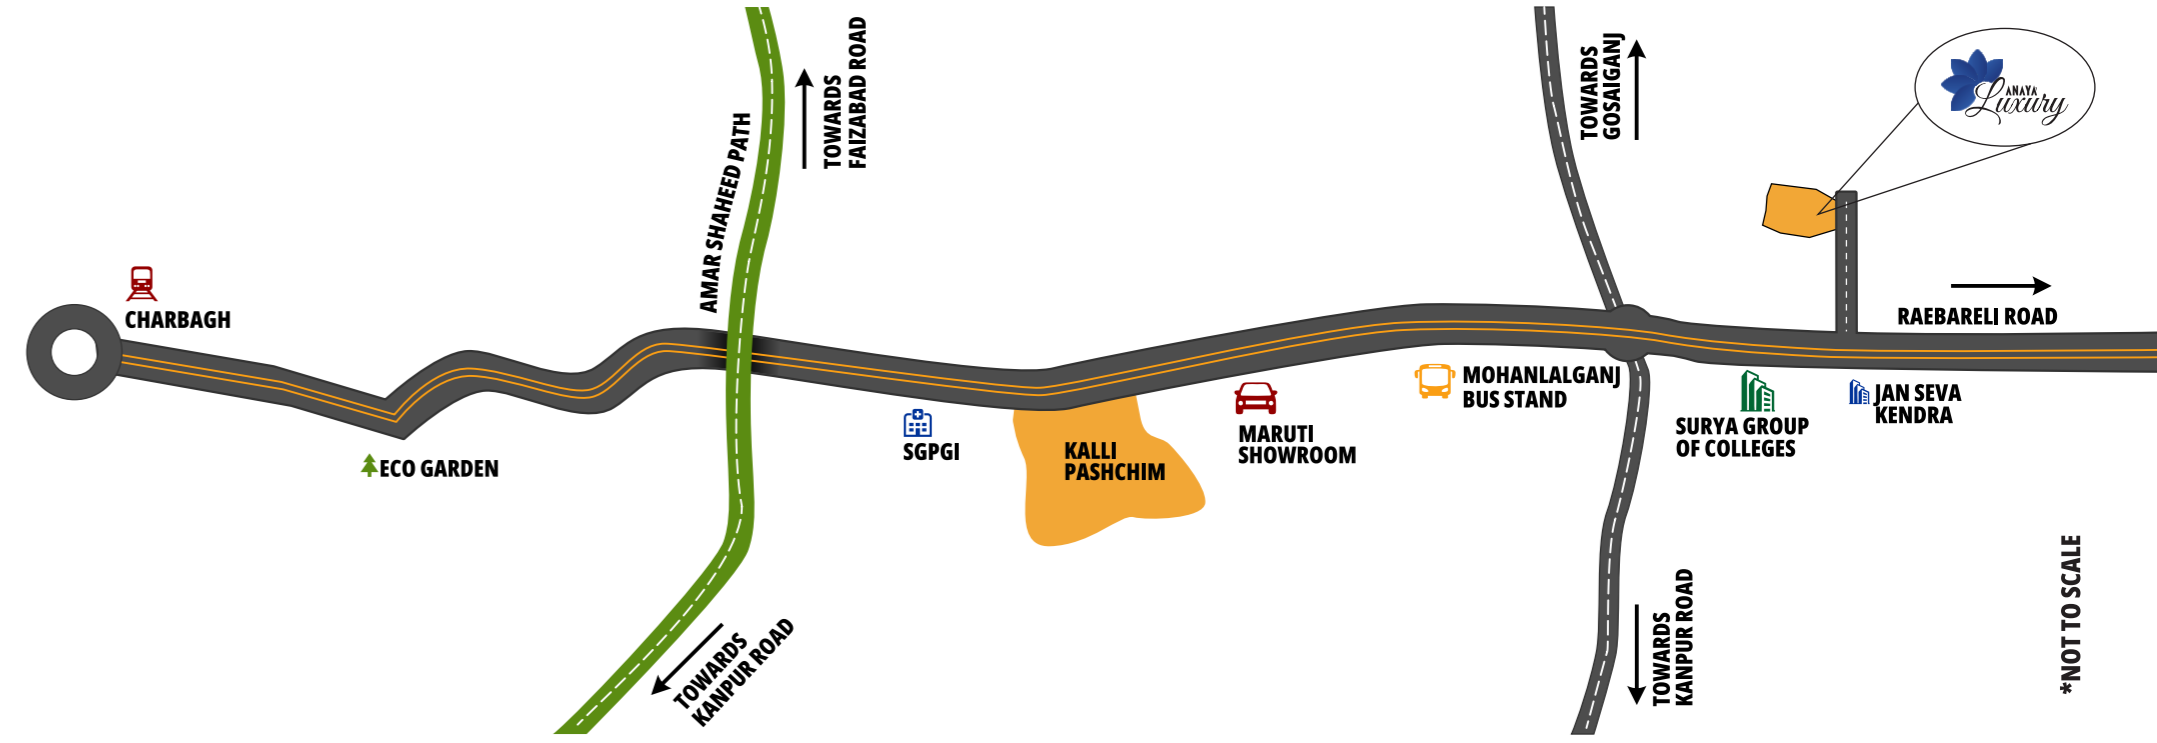

LOCATION MAP